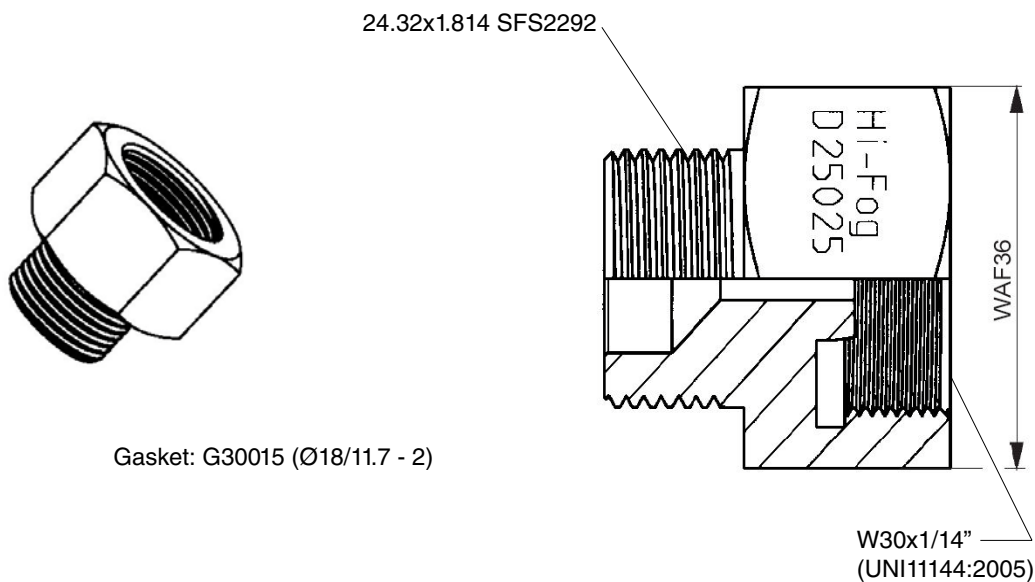

Cylinder adapters

Type	Stock code	Material
CA-B-1B3/2B6-C	D25025	Brass