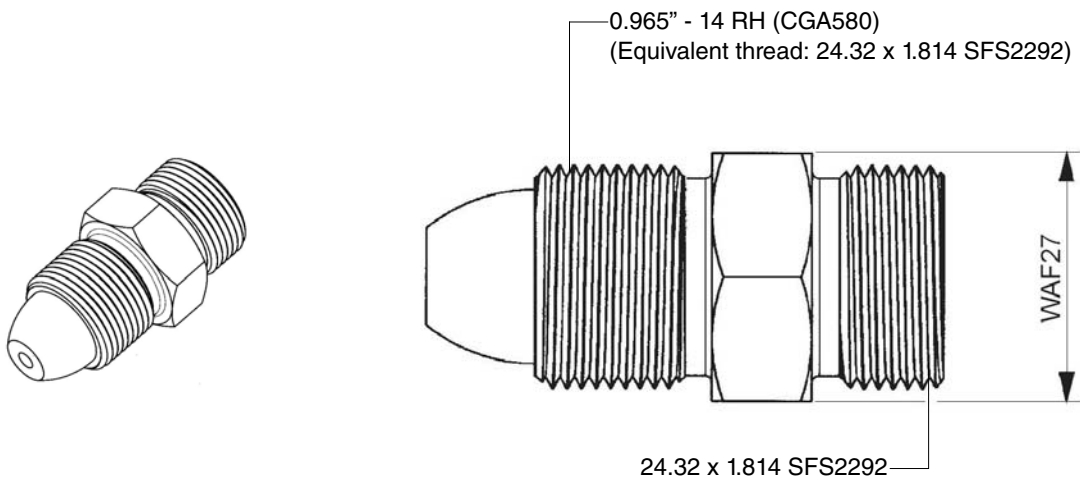

Cylinder adapters

TECHNICAL DATA SHEET TE9007 REVISION A DATE OF ISSUE 15 Mar 2012

Cylinder adapters for nitrogen cylinders

Type	Stock code	Material
NA-B-1B3/1B1-A	D24153	Brass

Type	Stock code	Material
NA-B-1B5/1B1-A	D24154	Brass

Cylinder adapters

Type	Stock code	Material
NA-B-1B5/1B2-A	D24160	Brass

NOTE: This adapter replaces the straight fitting in the gas valve inlet.

Type	Stock code	Material
NA-B-1B6/1B1-A	D24163	Brass

Marioff Corporation Oy • Virnatie 3, 01300 Vantaa, Finland • Tel. +358 10 6880 000 • Fax +358 10 6880 010 • www.marioff.com

Cylinder adapters

Type	Stock code	Material
NA-B-1B7/1B1-A	D24164	Brass

Filling adapters

Type	Stock code	Material
FA-A-1B8/2B1-A	E14026	Stainless steel
FA-A-1B9/2B1-A	E14028	

E14026 type 8-S/24, 32 x 1.814
E14028 type 12-S/24, 32 x 1.814