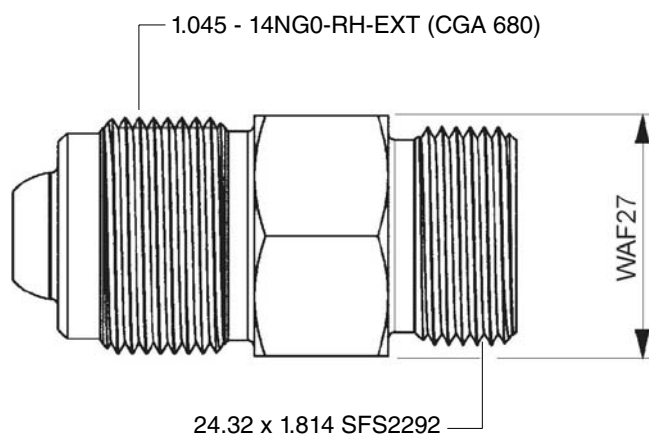

Cylinder adapters

Type	Stock code	Material
NA-B-1B5/1B2-A	D24160	Brass

NOTE: This adapter replaces the straight fitting in the gas valve inlet.

Type	Stock code	Material
NA-B-1B6/1B1-A	D24163	Brass

Marioff Corporation Oy • Virnatie 3, 01300 Vantaa, Finland • Tel. +358 10 6880 000 • Fax +358 10 6880 010 • www.marioff.com

Cylinder adapters

Type	Stock code	Material
NA-B-1B7/1B1-A	D24164	Brass

Filling adapters

Type	Stock code	Material
FA-A-1B8/2B1-A	E14026	Stainless steel
FA-A-1B9/2B1-A	E14028	

E14026 type 8-S/24, 32 x 1.814
E14028 type 12-S/24, 32 x 1.814

Cylinder adapters

Type	Stock code	Material
CA-B-1B3/2B5-C	D25015	Brass

Gasket: G30015 (Ø18/11.7 - 2)

24.32x1.814 SFS2292

G3/4"
(NBN226)

Type	Stock code	Material
CA-B-1B3/2B4-A	D25020	Brass

24.32x1.814 SFS2292