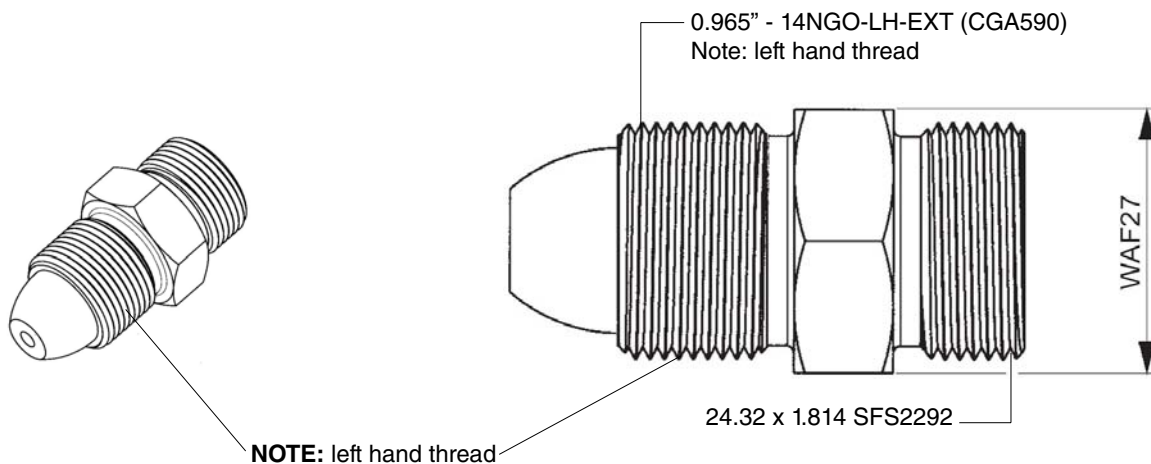

Cylinder adapters

Cylinder adapters for compressed air cylinders

Type	Stock code	Material
CA-B-1A1/1B1-A	D24152	Brass

Type	Stock code	Material
CA-B-2B2/1B2-A	D25035 (D25035.01 + D25035.02)	Brass