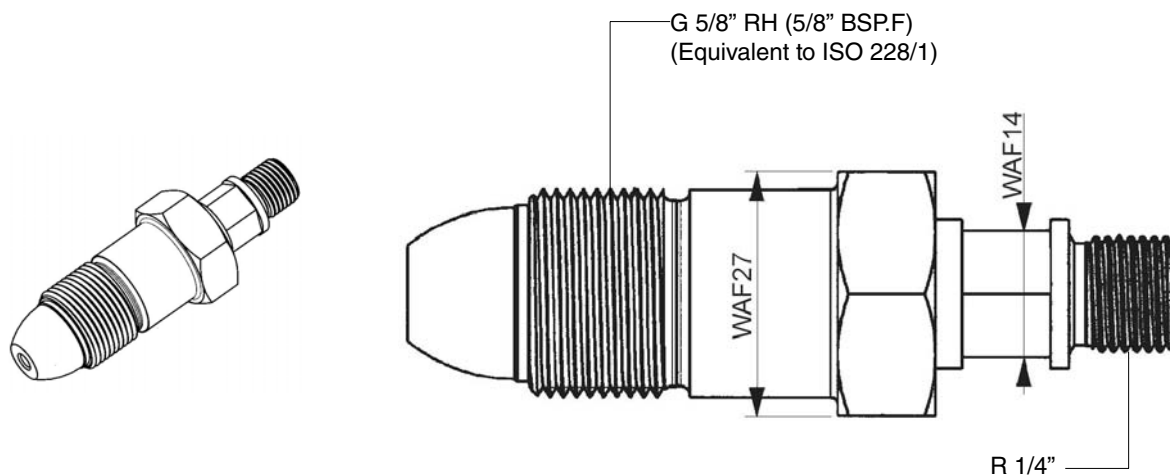

Cylinder adapters

TECHNICAL DATA SHEET TE9007 REVISION A DATE OF ISSUE 15 Mar 2012

Cylinder adapters for nitrogen cylinders

Type	Stock code	Material
NA-B-1B3/1B1-A	D24153	Brass

Type	Stock code	Material
NA-B-1B5/1B1-A	D24154	Brass

Cylinder adapters

Type	Stock code	Material
NA-B-1B5/1B2-A	D24160	Brass

NOTE: This adapter replaces the straight fitting in the gas valve inlet.

Type	Stock code	Material
NA-B-1B6/1B1-A	D24163	Brass

Marioff Corporation Oy • Virnatie 3, 01300 Vantaa, Finland • Tel. +358 10 6880 000 • Fax +358 10 6880 010 • www.marioff.com

Cylinder adapters

Type	Stock code	Material
NA-B-1B7/1B1-A	D24164	Brass

Filling adapters

Type	Stock code	Material
FA-A-1B8/2B1-A	E14026	Stainless steel
FA-A-1B9/2B1-A	E14028	

E14026 type 8-S/24, 32 x 1.814
E14028 type 12-S/24, 32 x 1.814