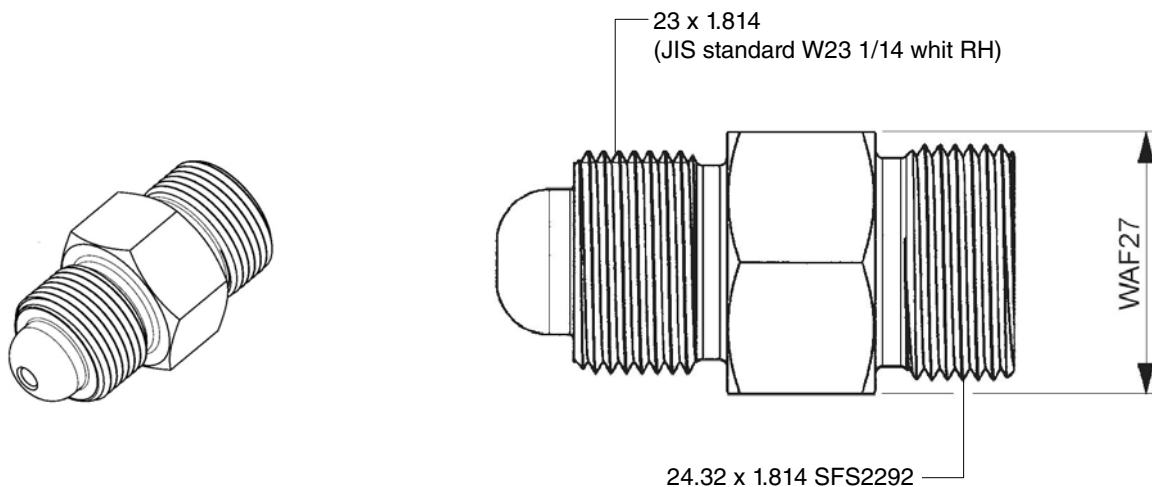

Cylinder adapters

TECHNICAL DATA SHEET TE9007 REVISION A DATE OF ISSUE 15 Mar 2012

Cylinder adapters for nitrogen cylinders

Type	Stock code	Material
NA-B-1B3/1B1-A	D24153	Brass

Type	Stock code	Material
NA-B-1B5/1B1-A	D24154	Brass

Cylinder adapters

Type	Stock code	Material
NA-B-1B5/1B2-A	D24160	Brass

NOTE: This adapter replaces the straight fitting in the gas valve inlet.

Type	Stock code	Material
NA-B-1B6/1B1-A	D24163	Brass

Marioff Corporation Oy • Virnatie 3, 01300 Vantaa, Finland • Tel. +358 10 6880 000 • Fax +358 10 6880 010 • www.marioff.com

Cylinder adapters

Type	Stock code	Material
NA-B-1B7/1B1-A	D24164	Brass

Filling adapters

Type	Stock code	Material
FA-A-1B8/2B1-A	E14026	Stainless steel
FA-A-1B9/2B1-A	E14028	

E14026 type 8-S/24, 32 x 1.814
E14028 type 12-S/24, 32 x 1.814