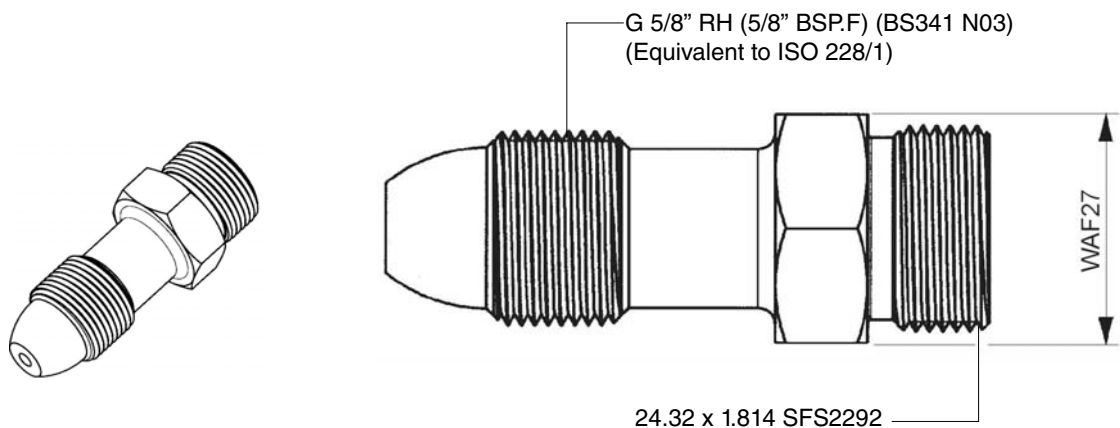

Cylinder adapters

TECHNICAL DATA SHEET TE9007 REVISION A DATE OF ISSUE 15 Mar 2012

Cylinder adapters for nitrogen cylinders

Type	Stock code	Material
NA-B-1B3/1B1-A	D24153	Brass

Type	Stock code	Material
NA-B-1B5/1B1-A	D24154	Brass

Cylinder adapters

Type	Stock code	Material
NA-B-1B5/1B2-A	D24160	Brass

NOTE: This adapter replaces the straight fitting in the gas valve inlet.

Type	Stock code	Material
NA-B-1B6/1B1-A	D24163	Brass

Marioff Corporation Oy • Virnatie 3, 01300 Vantaa, Finland • Tel. +358 10 6880 000 • Fax +358 10 6880 010 • www.marioff.com

Cylinder adapters

Type	Stock code	Material
NA-B-1B7/1B1-A	D24164	Brass

Filling adapters

Type	Stock code	Material
FA-A-1B8/2B1-A	E14026	Stainless steel
FA-A-1B9/2B1-A	E14028	

E14026 type 8-S/24, 32 x 1.814
E14028 type 12-S/24, 32 x 1.814