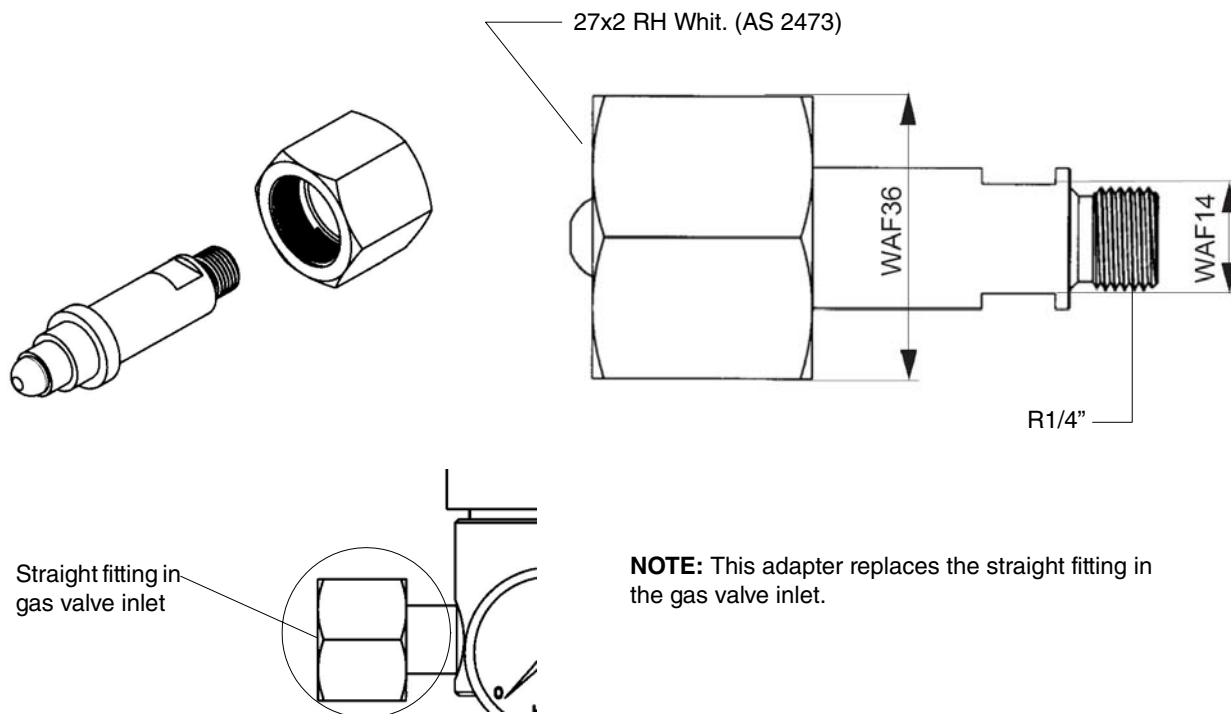

Marioff Corporation Oy • Virnatie 3, 01300 Vantaa, Finland • Tel. +358 10 6880 000 • Fax +358 10 6880 010 • www.marioff.com