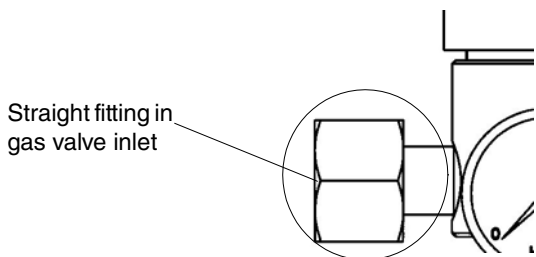

Cylinder adapters

TECHNICAL DATA SHEET TE9007 REVISION A DATE OF ISSUE 15 Mar 2012

Cylinder adapters for nitrogen cylinders

Type	Stock code	Material
NA-B-1B3/1B1-A	D24153	Brass

Type	Stock code	Material
NA-B-1B5/1B1-A	D24154	Brass

Cylinder adapters

Type	Stock code	Material
NA-B-1B5/1B2-A	D24160	Brass

NOTE: This adapter replaces the straight fitting in the gas valve inlet.

Type	Stock code	Material
NA-B-1B6/1B1-A	D24163	Brass

Marioff Corporation Oy • Virnatie 3, 01300 Vantaa, Finland • Tel. +358 10 6880 000 • Fax +358 10 6880 010 • www.marioff.com