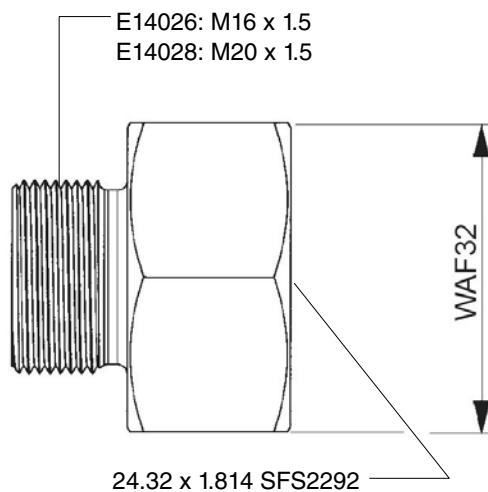

Cylinder adapters

Type	Stock code	Material
NA-B-1B5/1B2-A	D24160	Brass

NOTE: This adapter replaces the straight fitting in the gas valve inlet.

Type	Stock code	Material
NA-B-1B6/1B1-A	D24163	Brass

Marioff Corporation Oy • Virnatie 3, 01300 Vantaa, Finland • Tel. +358 10 6880 000 • Fax +358 10 6880 010 • www.marioff.com

Cylinder adapters

Type	Stock code	Material
NA-B-1B7/1B1-A	D24164	Brass

Filling adapters

Type	Stock code	Material
FA-A-1B8/2B1-A	E14026	Stainless steel
FA-A-1B9/2B1-A	E14028	

E14026 type 8-S/24, 32 x 1.814
E14028 type 12-S/24, 32 x 1.814

Cylinder adapters

Type	Stock code	Material
CA-B-1B3/2B5-C	D25015	Brass

Gasket: G30015 (Ø18/11.7 - 2)

24.32x1.814 SFS2292

G3/4"
(NBN226)

Type	Stock code	Material
CA-B-1B3/2B4-A	D25020	Brass

24.32x1.814 SFS2292